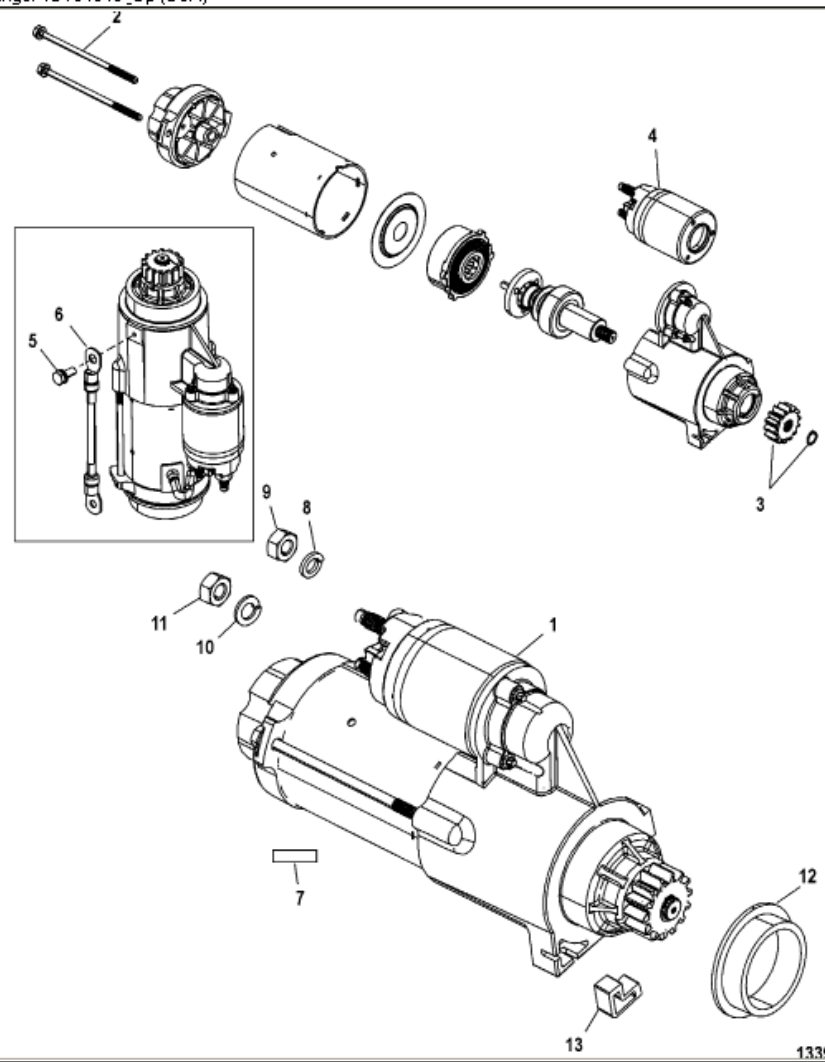

Parts List						
Ref	Class	Part	Description	Qty	Comment	Footnote
1	50	892339T	STARTER ASSEMBLY	1		
2	10	803005	THRU BOLT	2		
3	43	880805A 1	GEAR KIT	1		
4		809463A 1	SOLENOID KIT	1		
5	10	69035	SCREW AND LOCKWASHER, (.25	1		
6	84	93388A 1	CABLE ASSEMBLY, Black	1		
7		NSS	NOT SOLD SEPARATE, Decal/Wz	1		
8	13	40025 5	LOCKWASHER, (M5)	1		
9	11	40021 1	NUT, (M5)	1		
10	13	26993	LOCKWASHER, (.312)	1		
11	11	40021 3	NUT, (M8)	1		
12		56703	COLLAR	2		
13		879845	STOP	1		